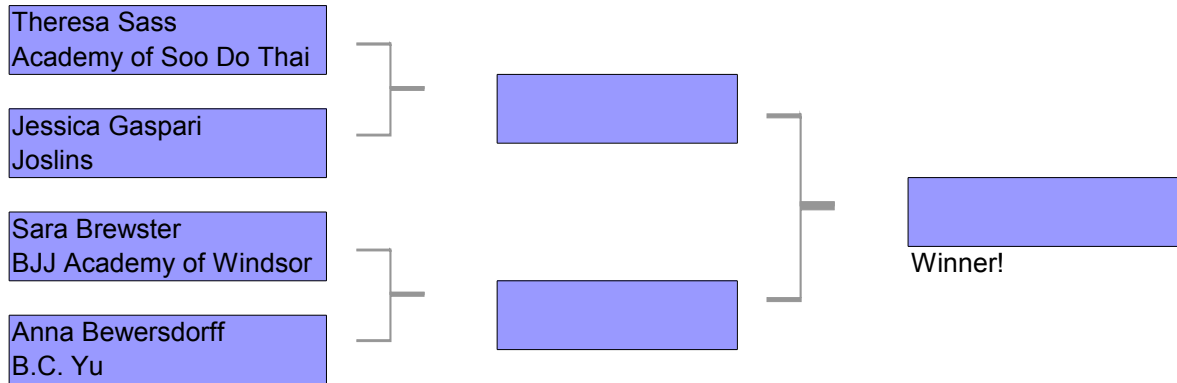

# Michigan Jiu-Jitsu Championship 2008 GI Brackets

Division GI  
Age Division Adult  
Gender Female  
Weight Division Absolute

# Michigan Jiu-Jitsu Championship 2008 GI Brackets

Division      GI  
Age Division   Kid  
Gender        Female  
Weight Division Absolute