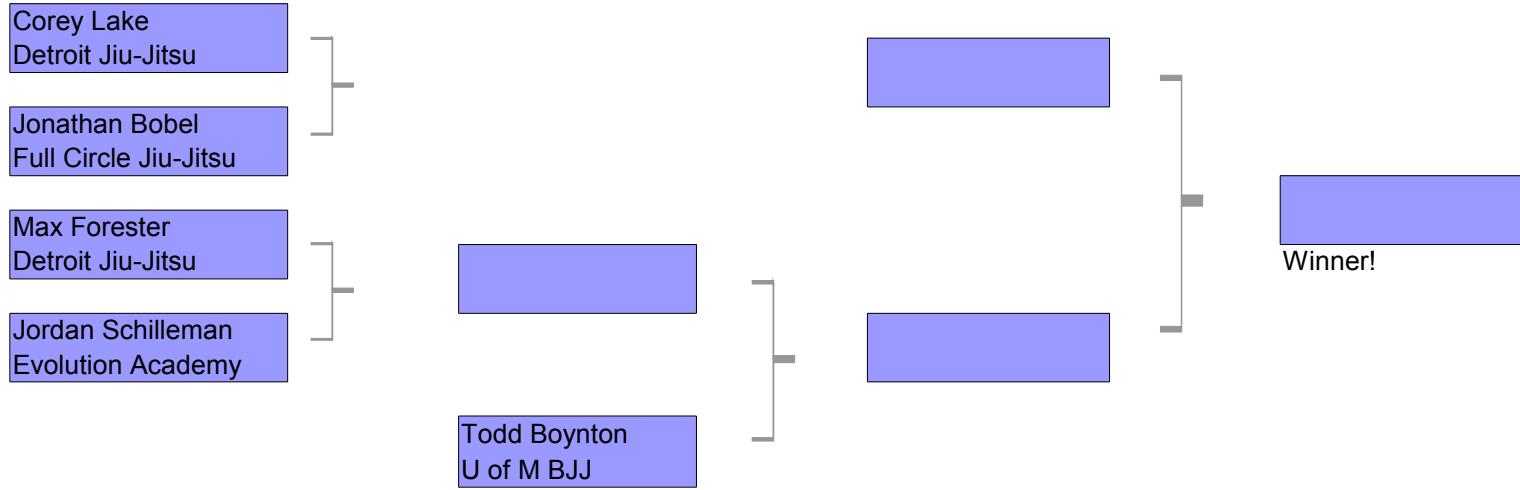

Michigan Jiu-Jitsu Championship 2008 GI Brackets

Division GI
Age Division Adult
Gender Male
Weight Division Middle
Belt Blue