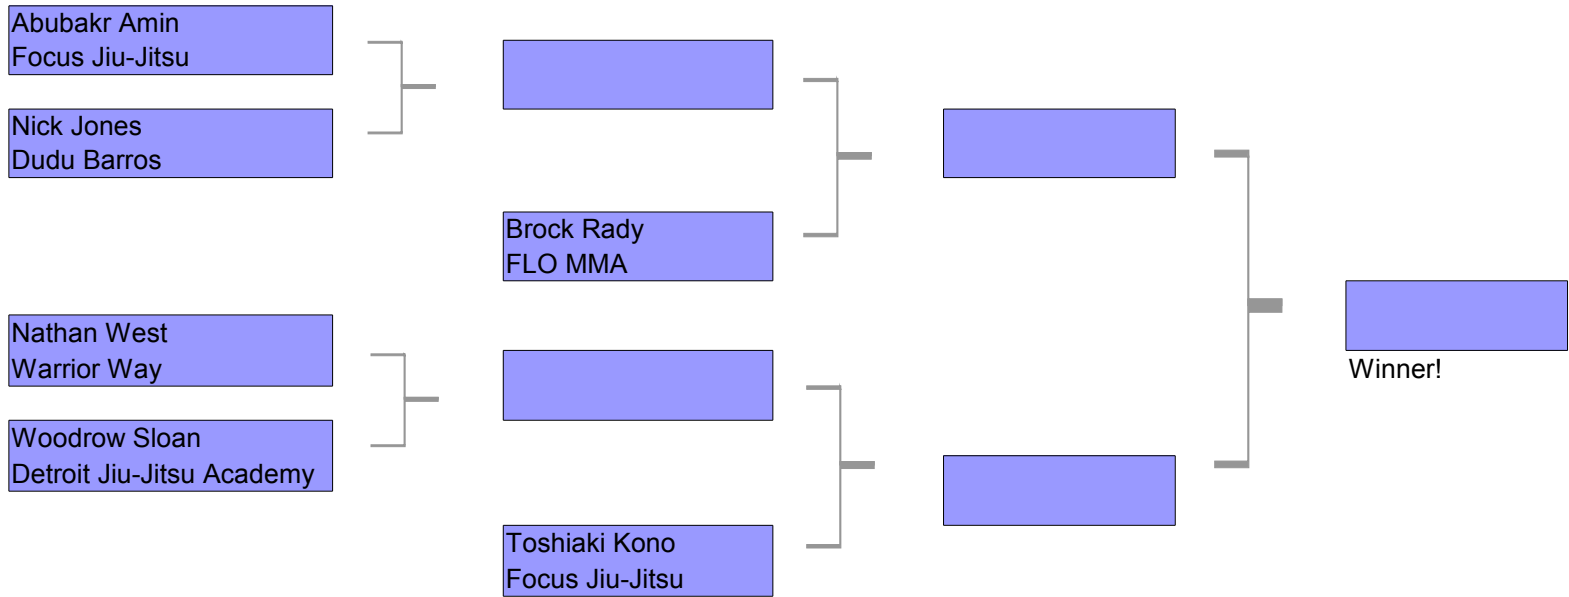

Michigan Jiu-Jitsu Championship 2008 GI Brackets

Division GI
Age Division Adult
Gender Male
Weight Division Medium Heavy
Belt White