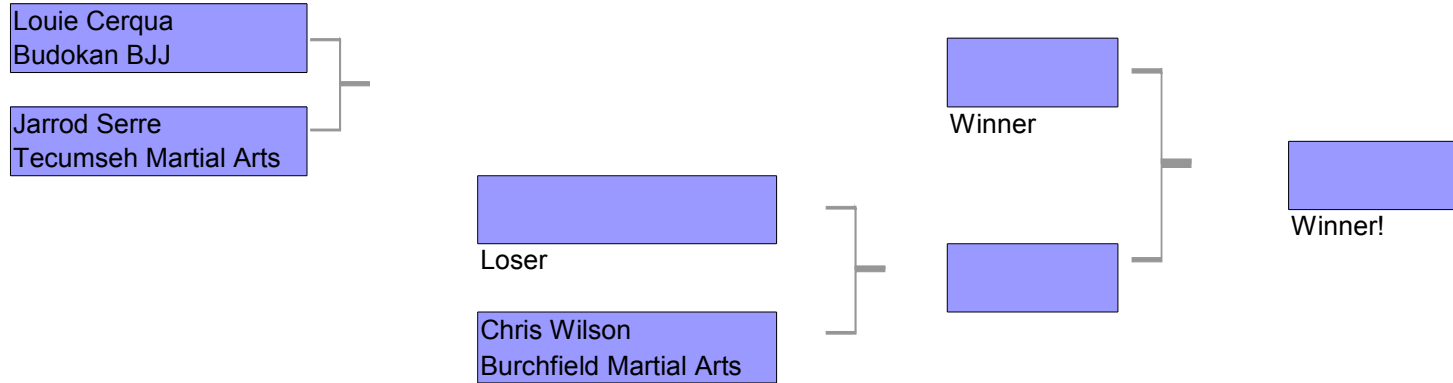

Michigan Jiu-Jitsu Championship 2008 GI Brackets

Division GI
Age Division Adult
Gender Male
Weight Division Super Super Heavy
Belt Blue